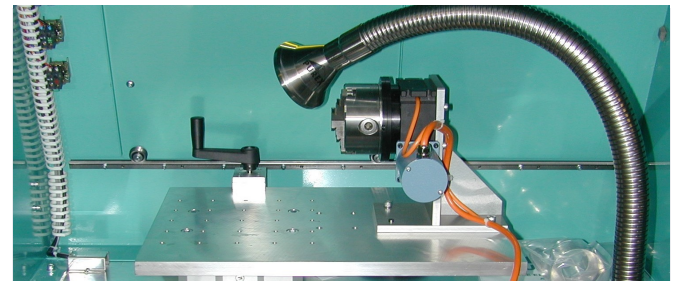

Generally carried out as a validation after secondary operations such as leak testing or assembly, we can manufacture purpose built laser marking machines for the permanent marking of a serial number, CE marking, part number, QR code, real time bar coding, logo or other product information.

APPLICATIONS

- Cut/crop steal strips with part-marking
- Laser marking for medical applications
- Security seal marking for Aerospace industry
- Laser marking of ID tags for turbo chargers
- VIN plates for motor vehicles

SS strip, linear fed laser marking - aerospace

Laser marking

Laser marking with fume extraction

Laser marking - medical application

GET IN TOUCH

TF Automation is a team of dedicated designers and engineers working with manufacturers across a wide range of industries on small to medium sized process automation projects. With over 40 years' experience, we have the ability to asses and understand the needs and requirements of each individual project and customer ensuring the best solution.